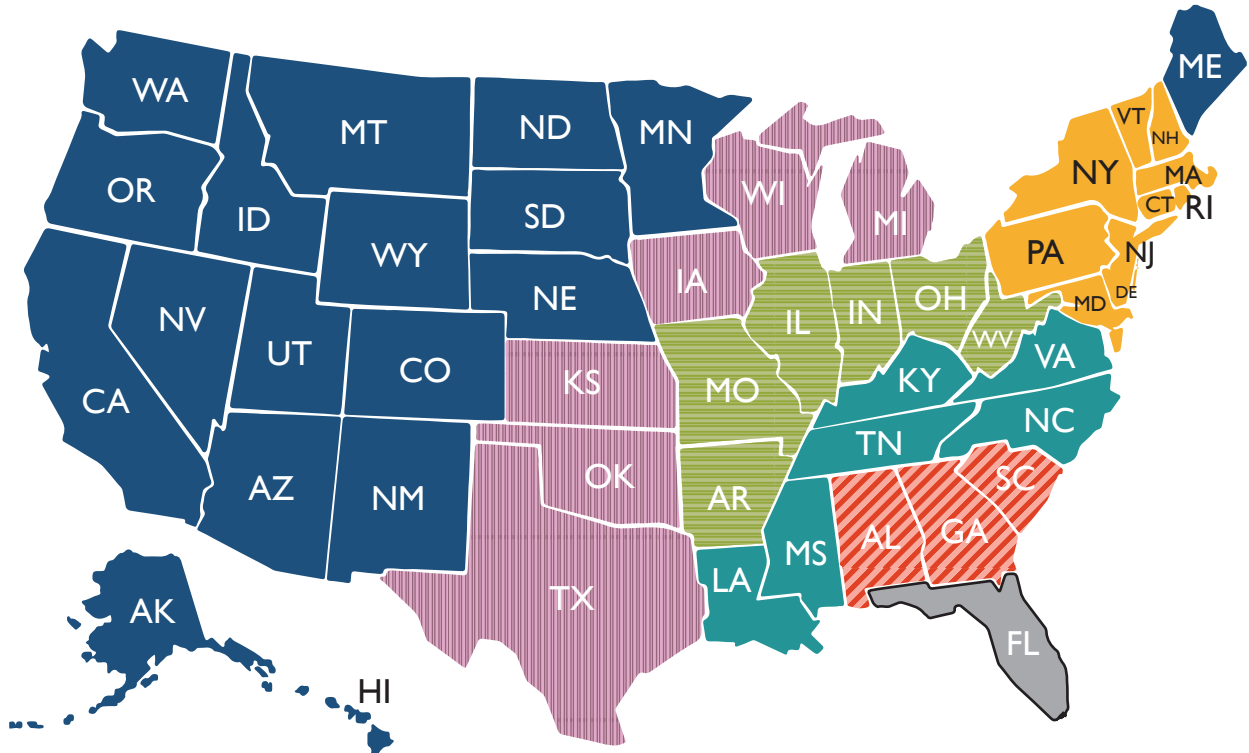

Due to significant increases in fuel prices, ongoing supply shortages, and increased freight costs, LSI will not be offering delivered pricing into the foreseeable future. We apologize for this inconvenience and thank you for your understanding in this matter. LSI is making every effort to avoid changes to previously booked orders. In place of our delivered pricing program, please use the graphic and information provided to estimate shipping costs based on your area. Please keep in mind that these figures are strictly an estimate and may not reflect the final shipping costs for your order at time of shipping. It should also be noted that these estimates are based on current shipping rates and do not reflect future changes.

LSI thanks you for your continued business and support!

	Zone 1	Zone 2	Zone 3	Zone 4	Zone 5	Zone 6	Zone 7
1-GAL	QUOTE	+$0.30	+$0.40	+$0.50	+$0.60	+$0.65	QUOTE
3-GAL	QUOTE	+$1.10	+$1.60	+$2.15	+$2.70	+$2.80	QUOTE
	FL	AL, GA, SC	LA, MS, TN, KY, NC, VA	AR, MO, IL, IN, OH, WV	TX, OK, KS, IA, WI, MI	PA, NY, VT, NH, MA, CT, RI, NJ, DE, MD	ME, AK, HI, WA, OR, CA, NV, ID, MT, WY, CO, NM, ND, SD, NE, MN

For estimate purposes only

(Additional price per plant)

Estimate is based upon a 4 bay load

Lastest Update: March 11, 2022